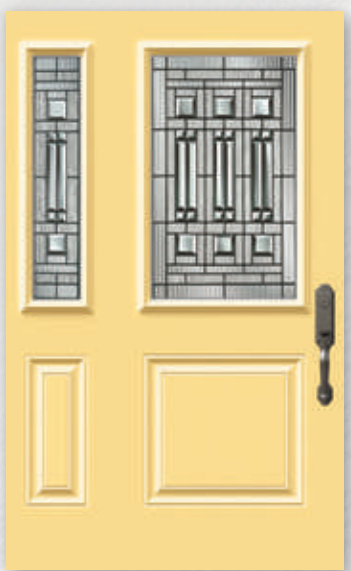

Doorlite: CRY-2236-London
Sidelite: CRY-836-SL