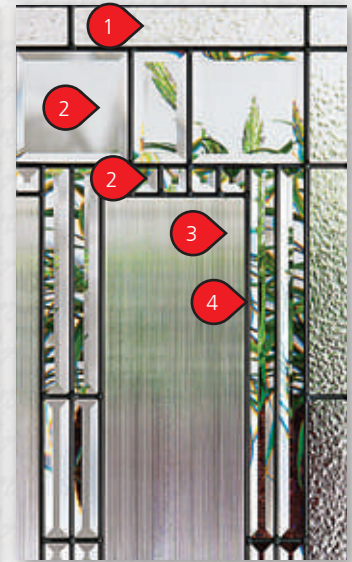

- 1: Mica
- 2: Clear Bevels
- 3: Luminating Reed
- 4: 3/16" Caming

Privacy Rating: 7