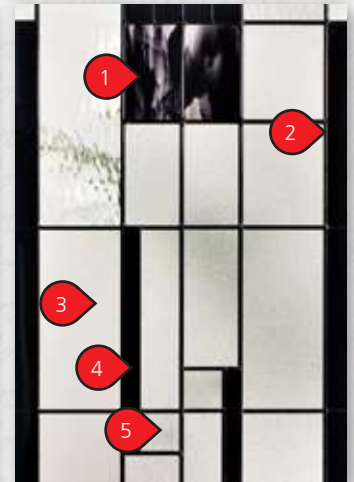

- 1: Black Baroque Glass
- 2: Sydney Glass
- 3: Pinhead Glass
- 4: Black Glass
- 5: Chord Glass

Kallima will charm lovers of glass. Characterised by its handmade pieces of blended black and clear glass, the Kallima offers an exclusive look everytime.

Privacy Rating: 8