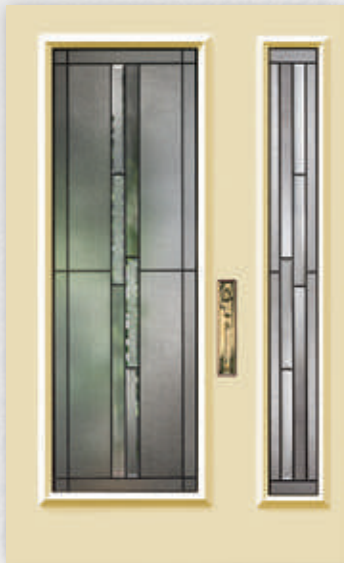

764

848

WHISTLER | Stained Glass

- 1: Kasumi
- 2: Bevelled Screen
- 3: Corduroy
- 4: Clear Morocco

Privacy Rating: 7

Doorlite: WHI-2264-Flush
Sidelite: WHI-764-SL

Doorlite: WHI-2248-Orleans
Sidelite: WHI-848-SL