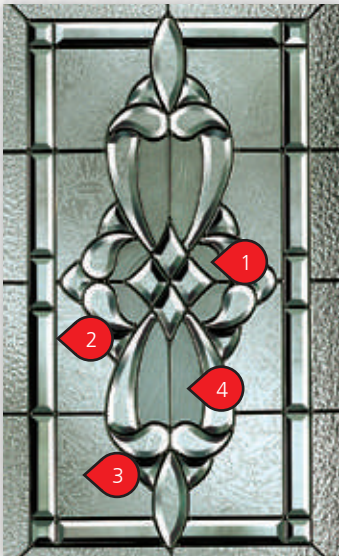

- 1: Clear Bevel
- 2: Caming Option
- 3: Glue Chip
- 4: Grey Baroque

Privacy Rating: 8