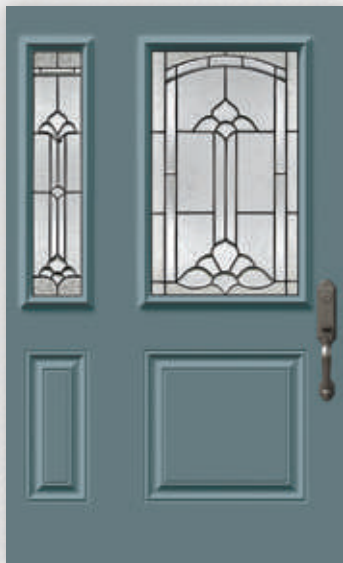

Doorlite: CAT-2236-London
Sidelite: CAT-836-SL