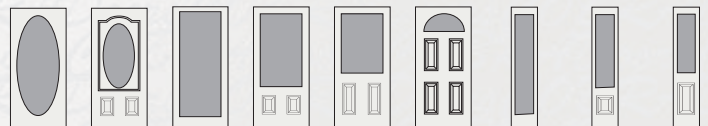

Caming available in Zinc & Patina.

2057

1642

2264

2248

2236

2210

764

848

836