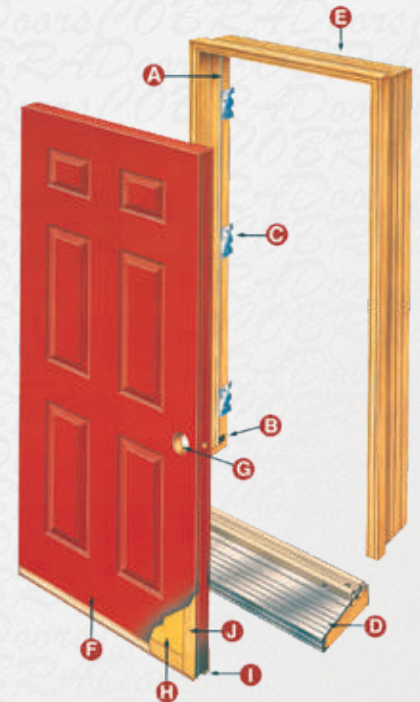

PRE-FRAMED STEEL DOOR

1. **A** Flexible, magnetic weather stripping seals out wind and dust. Also, with compression weather stripping it ensures an airtight system.
   - **B** Closed cell foam corner seal on hinge side, no wicking. Keeps wind driven rain and dust out.
   - **C** Heavy Duty ball bearing hinges (various colours)
   - **D** Thermally broken aluminum self drain sill, comes in clear anodized or black anodized, together with bottom sweep, eliminates dust and water seepage.
   - **E** Treated pine frame is finger-jointed and kiln dried, laminate wrapped in and out, to prevent warping and decaying.
   - **F** Galvanized, rigid steel facings resist cracking, splitting, rusting and warping while adding an extra degree of security.
   - **G** Lock block reinforces and provides for a full range of locksets, deadbolts and decorative hardware.
   - **H** Foamed-in-place polyurethane insulating core gives excellent 'R' value while adding to structural stability of door.
   - **I** Flexible bottom self drain door sweep seals out wind, rain and snow.
   - **J** Kiln-dried Ponderosa Pine stiles and rails provide excellent thermal break while adding structural stability.
2. All slabs are pre-finished factory white.

OPTIONAL FEATURES

1. 1 Custom Painting
2. 2 Custom Stain
3. 3 Composite Frame
4. 4 Custom Sizing

SIZING CHART:

BASED ON 1 1/4" JAMB STOCK - STANDARD O/A HEIGHT 82 3/8"

DOOR IN FRAME W/SIDELIGHTS

Single Door	Door In Frame	Single Door & S/L	Single Door & 2 S/L
30"	31 1/2"	47"	62 1/2"
32"	33 1/2"	49"	64 1/2"
34"	35 1/2"	51"	66 1/2"
36"	37 1/2"	53"	68 1/2"
Double Door	Double Door & S/L	Double Door & 2 S/L	
30" (x2)	62"	77 1/2"	93"
32" (x2)	66"	81 1/2"	97"
34" (x2)	70"	85 1/2"	101"
36" (x2)	74"	89 1/2"	105"

Lock Preparation

30" Doors have 2 3/8" backseats, 30" embossed doors will not except deadbolt.

32" doors have 2 3/8" backseats.

34" and 36" doors have 2 3/4" backseats.

All doors are 5 1/2" from centre of handle to centre of deadbolt.

Handle holes are 2 1/8" face bore and deadbolts are 2 1/8" face bore.

Edge bores are 1" and mortised for latch plates.

Hinging

Hinging is viewed from the outside facing the door.

Hinges on the left side, indicate a left hinge door.

Hinges on the right side, indicate a right hinge door.

Double Doors

Double doors are equipped with an astragal with one door active and one door fixed.

Please advise which door is active.

Cutdowns

The maximum standard height of a door with frame is 82 3/8" overall.

The minimum width of a sidelight with glass insert and P.V.C frame is 12 3/4" overall.

Standard outswing units are 81 1/8" o/a height