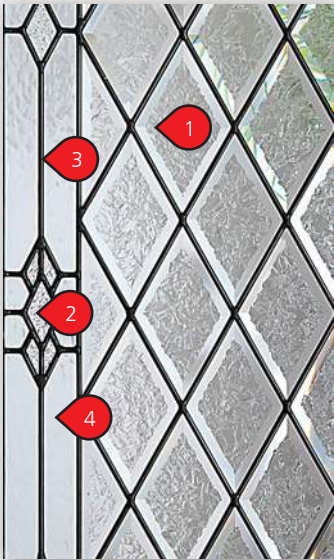

- 1: Lava Bevels
- 2: Mica
- 3: 3/16" Caming
- 4: Clear Ripple

Privacy Rating: 8