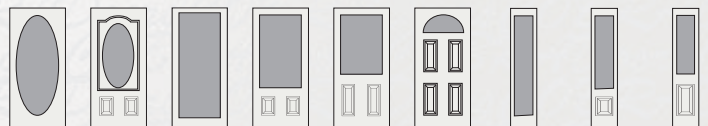

2057 1642 2264 2248 2236 2210 764 848 836