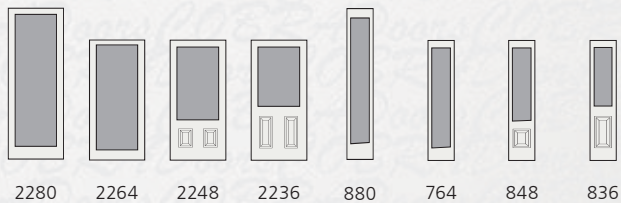

Privacy Rating: 8

Doorlite: ZEN-2264-Flush
Sidelite: ZEN-764-SL

Doorlite: ZEN-2248-2 Panel Blank Top
Sidelite: ZEN-848-SL

Doorlite: ZEN-2236-TT-BM00-6'8"
Sidelite: ZEN-836-TT-2P-SL-6'8"

- 1: Screen
- 2: Beveled Screen
- 3: Linea
- 4: Kasumi