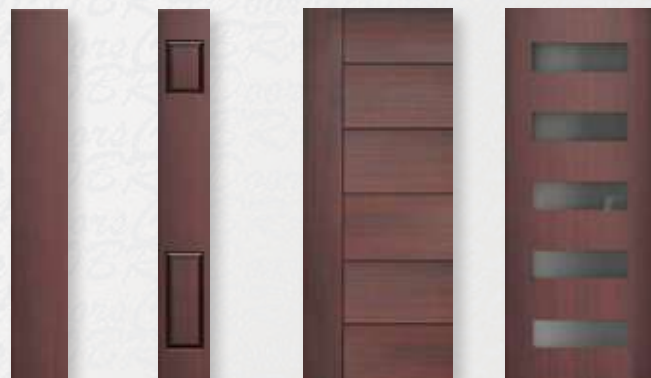

MAH8-FSL
12," 14," 16"

MAH8-NRPSL
12," 14"

MAH8-GP
32," 34," 36," 42"

MAH8-5L
32," 34," 36"