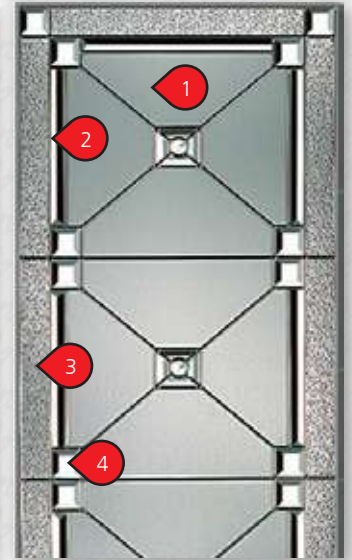

- 1: Listral
- 2: Caming Option
- 3: Kasumi
- 4: Clear Bevel

Privacy Rating: 8