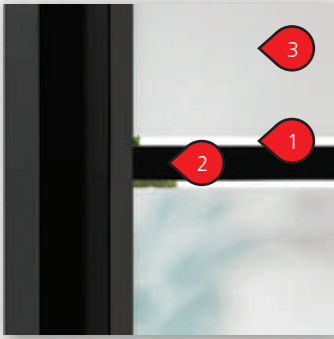

CADENCE

- 1: Clear Glass
- 2: 2" Grill
- 3: Sandblasted Glass

Privacy Rating: 4