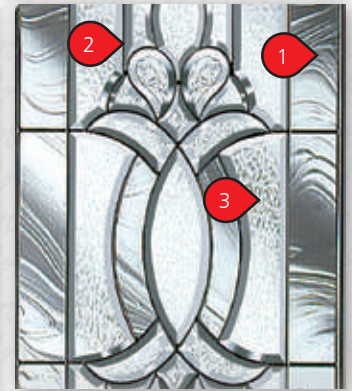

- 1: Baroque Grey
- 2: Caming Option
- 3: Glue Chip

Privacy Rating: 8