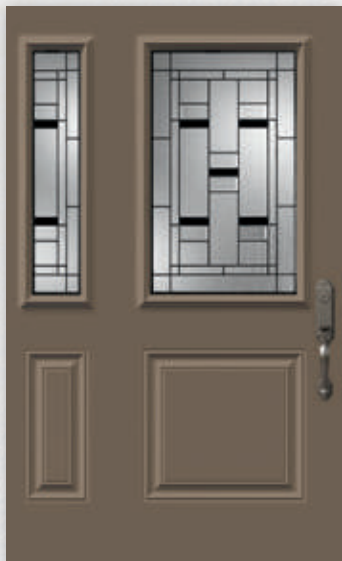

Doorlite: HOL-2236-London
Sidelite: HOL-836-SL