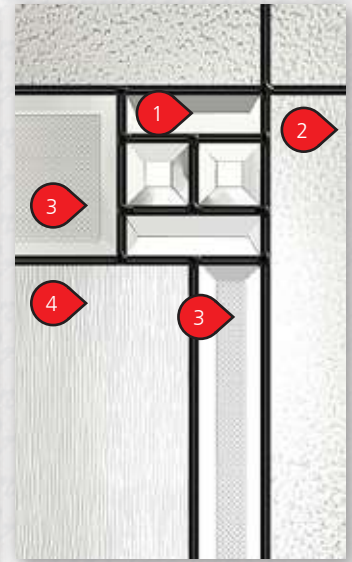

- 1: Bevelled Clear
- 2: Granite
- 3: Bevelled Screen
- 4: Grain

Privacy Rating: 7